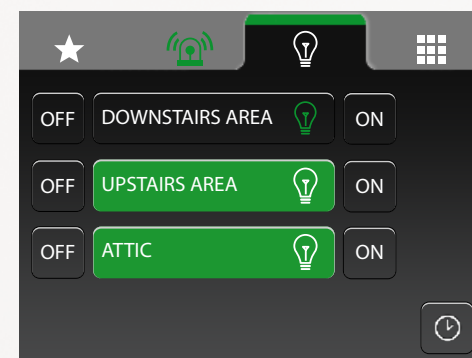

The scheduled scenario. Indulgent relaxation, as you save every day.

When programming becomes a pleasant part of your everyday routine. The system saves commands and functions according to the timescales set by the user and activates them automatically, day after day. For example: every morning at 7:15 the open curtains are opened and the rooms reach the ideal temperature, at 10:30 the sun awnings are lowered, at 18:00 the irrigation system is activated and at 22:00 the garden lights are switched on, the alarm is enabled, the sun awnings are retracted and the rolling shutters are closed, then at 24:00 the washing machine starts in order to save time and money.