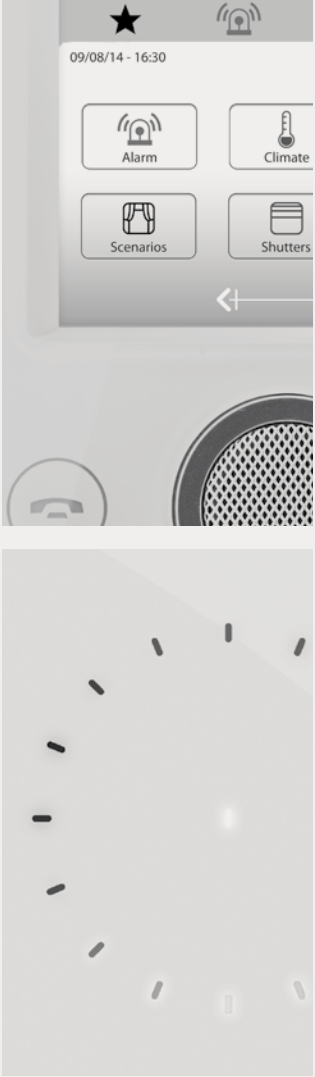

HOME AUTOMATION

- 
 LIGHTING MANAGEMENT
- 
 OPENING AUTOMATION
- 
 CLIMATE CONTROL
- 
 ENERGY MONITORING
- 
 IRRIGATION
- 
 VIDEO DOOR ENTRY MONITORS
- 
 SCENARIOS
- 
 ENERGY MONITORING
- 
 INTRUDER ALARM
- 
 CCTV
- 
 SYSTEM MANAGERS