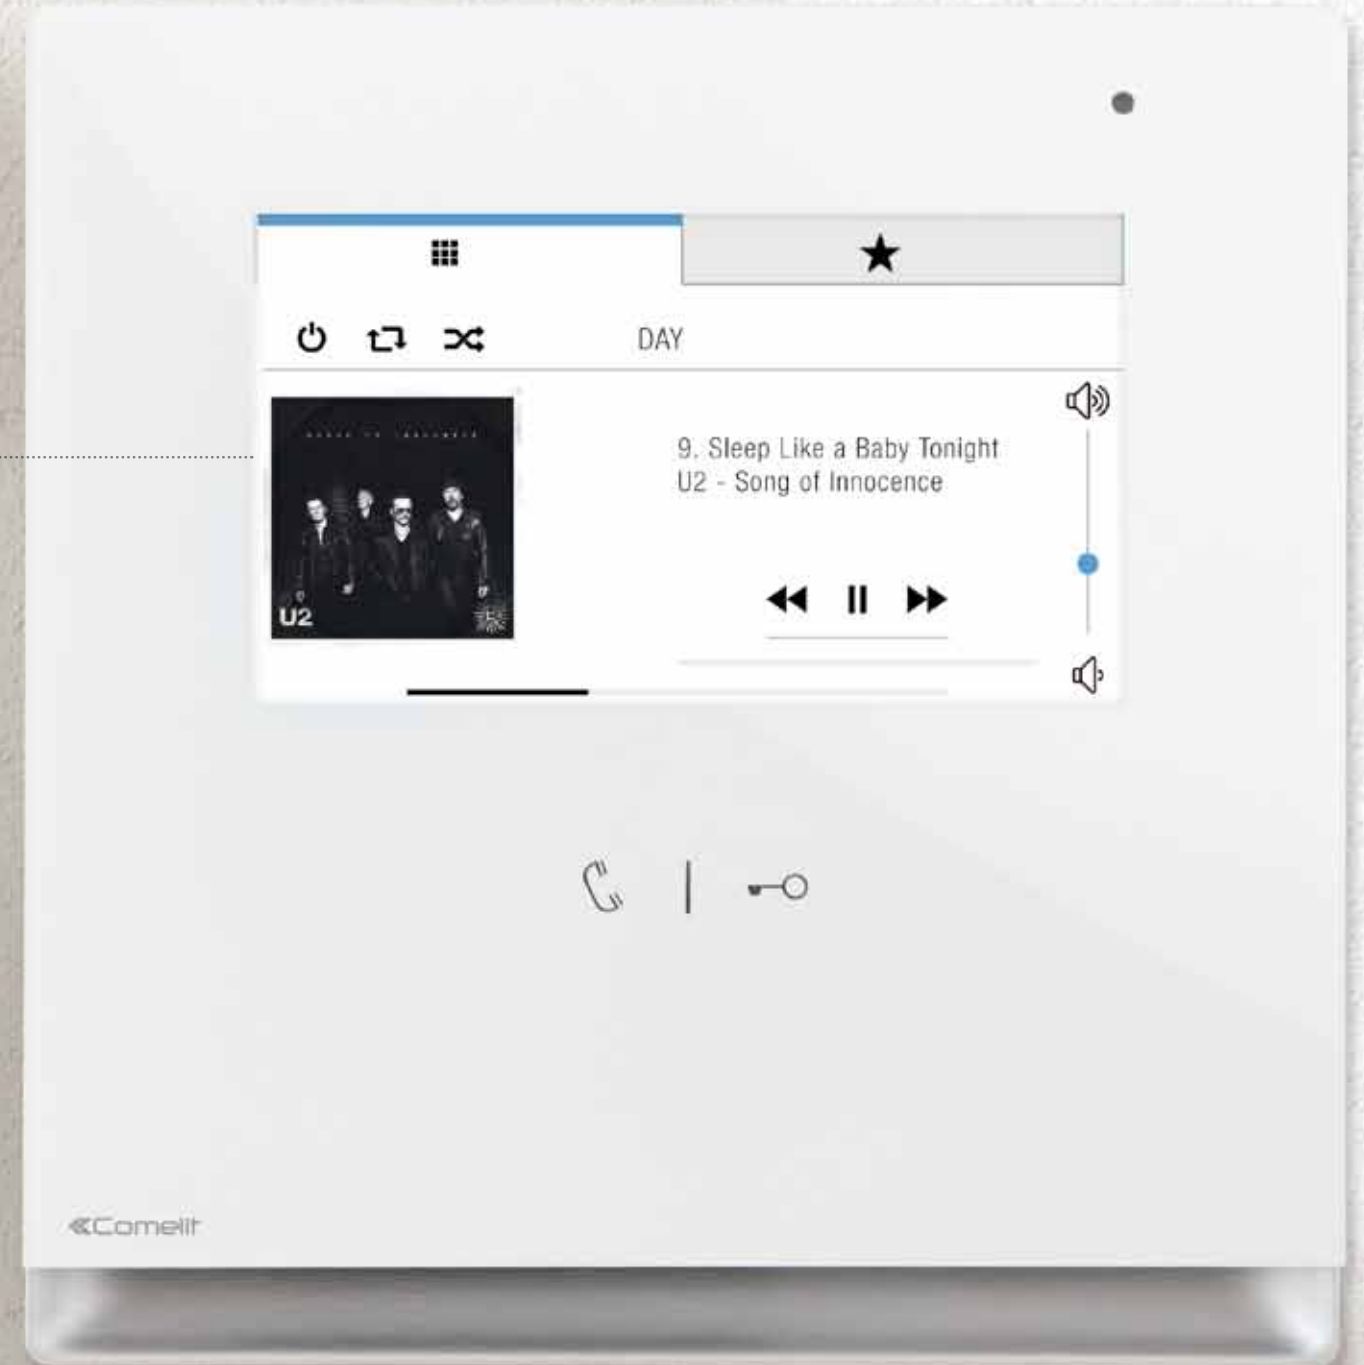

- Simplified management of all types of lighting: classic, dimmer, RGB coloured, timed or timer-activated
- Switch-off during absence in conjunction with intruder alarm system sensors
- Instant display of the current status of the lights in every room, with the option of controlling them individually or by room
- Setting of customised timers for each switch-on or by room
- Possible to choose the status of each individual light in a scenario, to recreate situations with optimal lighting comfort

Some system functions

The Multiroom Audio function

- Manage the system by selecting the album, track or radio streaming for each zone, adjust the volume and select random or repeat play modes.
- Synchronise multiple audio zones for playing the same source throughout the house
- Create a scenario by enabling each audio zone with a different source and volume
- Import, manage and listen to Spotify playlists (only with a subscription to Spotify Premium)

Supervisors

Planux Manager Lux

Planux Manager has been given an even friendlier and more intuitive user interface, controllable with a single fingertip. Planux Manager can be used to control temperatures, automatically switch off lights and regulate individual fixtures in a programmed and selective manner. This all translates into a significant reduction in electricity consumption, saving up to a third on the normal household bill. Planux Manager offers door entry monitor, alarm keypad, programmable thermostat and home automation system supervisor functions in a single unit, thus dispensing with the need for several devices scattered around the house. Lastly, this one instrument offers constant control of home technology, with programming of all the associated functions. Plus, it is now also available as a Planux Manager LUX version: the same technology combined with a stylish glass surface.